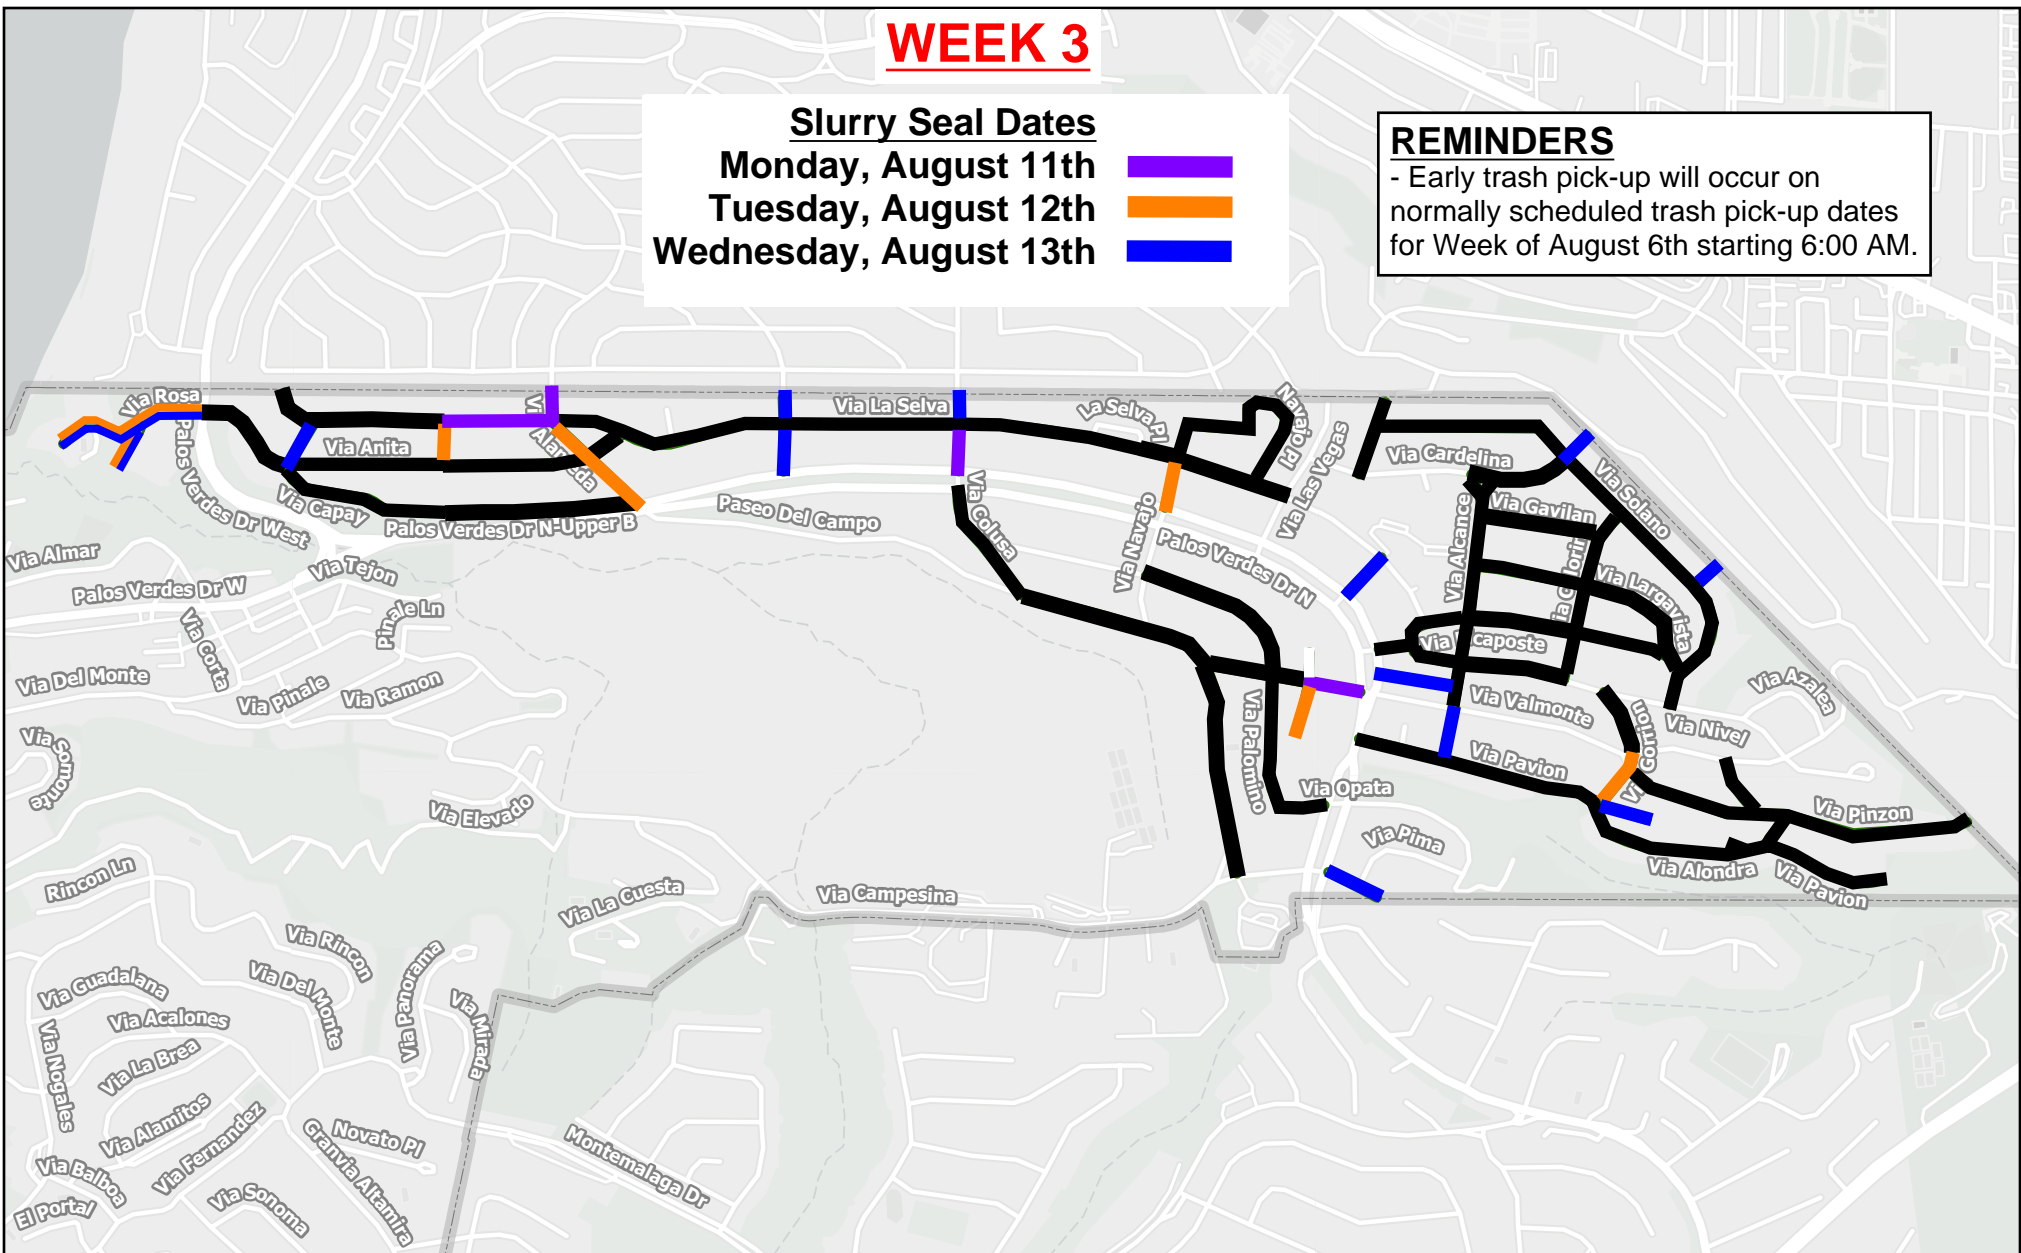

# WEEK 3

**Slurry Seal Dates**  
Monday, August 11th   
Tuesday, August 12th   
Wednesday, August 13th 

**REMINDERS**  
- Early trash pick-up will occur on normally scheduled trash pick-up dates for Week of August 6th starting 6:00 AM.

### Legend

-  Slurry Seal Streets Completed
-  Slurry Seal Streets remaining. Dates to be announced.
-  City Boundary

## FY 24-25 Slurry Seal Valmonte Area

City of Palos Verdes Estates