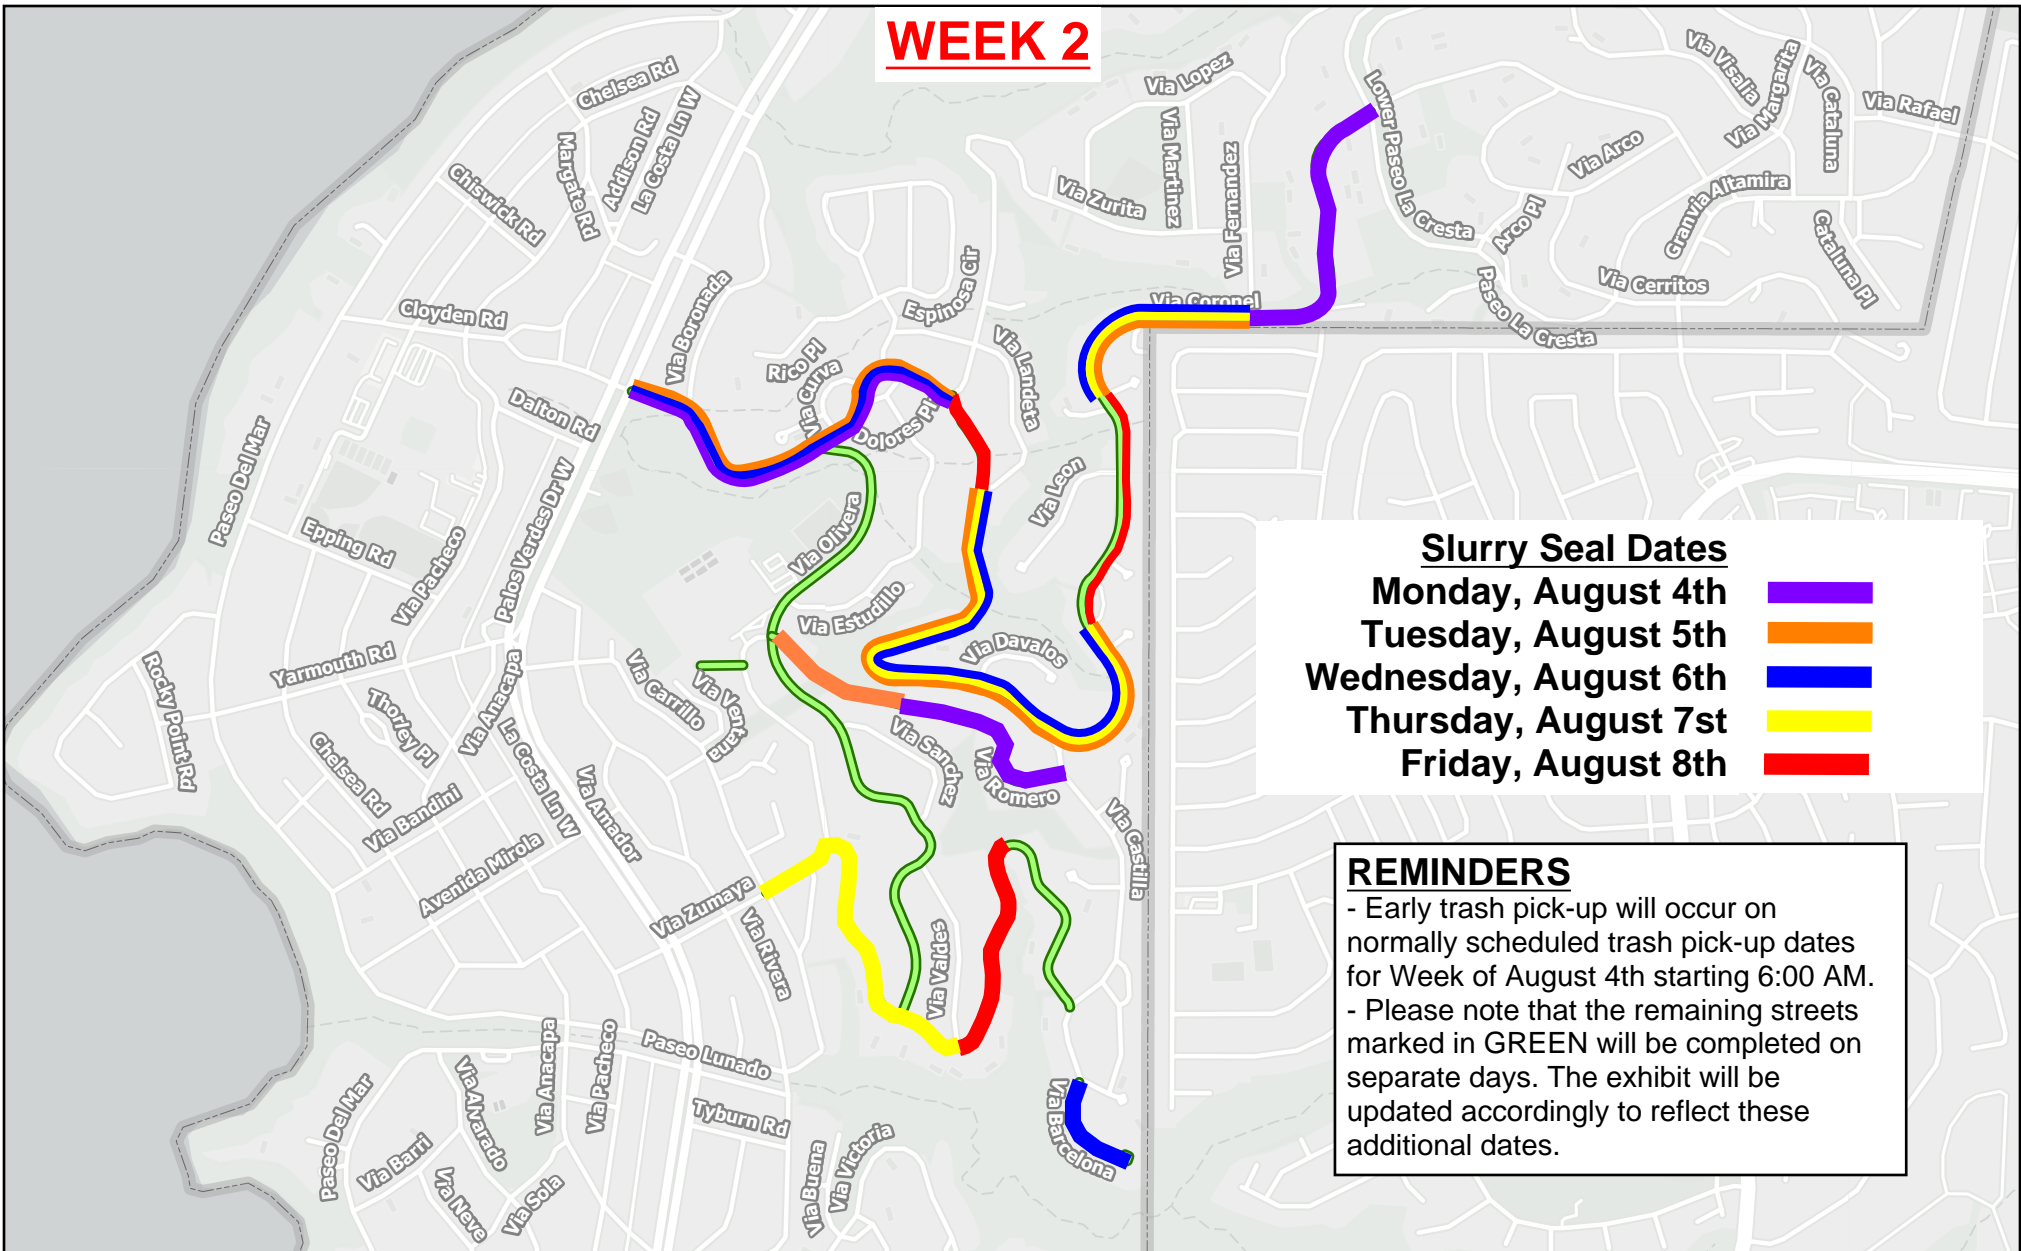

WEEK 2

Slurry Seal Dates	
Monday, August 4th	
Tuesday, August 5th	
Wednesday, August 6th	
Thursday, August 7th	
Friday, August 8th	

REMINDERS

- Early trash pick-up will occur on normally scheduled trash pick-up dates for Week of August 4th starting 6:00 AM.
- Please note that the remaining streets marked in GREEN will be completed on separate days. The exhibit will be updated accordingly to reflect these additional dates.

Legend

-  Slurry Seal Streets Completed
-  Slurry Seal Streets remaining. Dates to be announced.
-  City Boundary

FY 24-25 Slurry Seal

Lunada Bay Area

City of Palos Verdes Estates

0 625 1,250 2,500 Feet

1 inch equals 1,250 feet